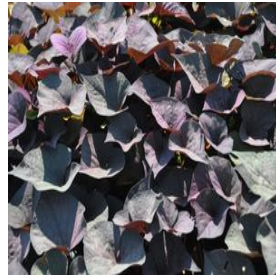

Acer platanoides
Conquest™
 Height: 30-40 ft
 Spread: 20-25 ft
 Zone: 4-8

Capsicum annuum Black
Olive
 Height: 18-20 in
 Spread: 12-15 in
 Zone: 9-11

Gleditsia triacanthos var.
inermis Imperial
 Height: 30-40 ft
 Spread: 35-40 ft
 Zone: 3-8

Ipomoea batatas Desana
Bronze
 Height: 10-15 in
 Spread: 24-30 in
 Zone: 10-11

Malus sargentii Tina
 Height: 2-4 ft
 Spread: 4-5 ft
 Zone: 4-8

Pennisetum setaceum Red
Riding Hood
 Height: 18-30 in
 Spread: 12-24 in
 Zone: 10-11