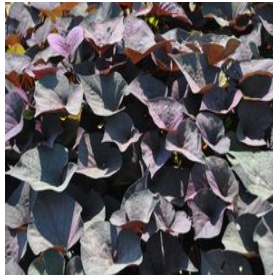

**Cornus alba Red Gnome®**  
 Height: 3-4 ft  
 Spread: 3-4 ft  
 Zone: 3-8

**Ilex glabra Shamrock**  
 Height: 4-5 ft  
 Spread: 4-5 ft  
 Zone: 4-9

**Ipomoea batatas Desana Bronze**  
 Height: 10-15 in  
 Spread: 24-30 in  
 Zone: 10-11

**Maackia amurensis**  
 Height: 20-30 ft  
 Spread: 20-30 ft  
 Zone: 4-7

**Mandevilla x SunParasol® Pink**  
 Height: 6-8 ft  
 Spread: 24-36 in  
 Zone: 10-11

**Paeonia lactiflora Coral Charm**  
 Height: 30-36 in  
 Spread: 24-36 in  
 Zone: 3-8