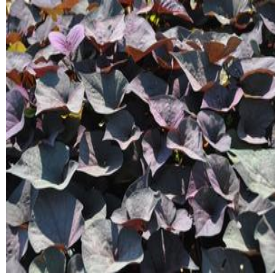

**Echinacea purpurea Elton
Knight**
Height: 18-24 in
Spread: 18-24 in
Zone: 4-8

**Ipomoea batatas Desana
Bronze**
Height: 10-15 in
Spread: 24-30 in
Zone: 10-11

Magnolia stellata
Height: 10-20 ft
Spread: 10-15 ft
Zone: 4-8