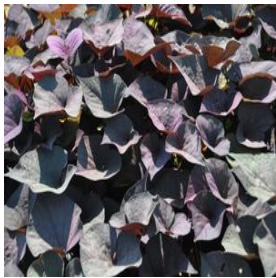

**Berberis x mentorensis**  
 Height: 4-5 ft  
 Spread: 5-7 ft  
 Zone: 5-8

**Betula populifolia  
 Whitespire**  
 Height: 20-40 ft  
 Spread: 10-20 ft  
 Zone: 4-6

**Cornus alba Red Gnome®**  
 Height: 3-4 ft  
 Spread: 3-4 ft  
 Zone: 3-8

**Hemerocallis x Bonanza**  
 Height: 26-36 in  
 Spread: 24-36 in  
 Zone: 2-9

**Ilex glabra Shamrock**  
 Height: 4-5 ft  
 Spread: 4-5 ft  
 Zone: 4-9

**Ipomoea batatas Desana  
 Bronze**  
 Height: 10-15 in  
 Spread: 24-30 in  
 Zone: 10-11

**Verbena x hybrida  
 Superbena® Purple**  
 Height: 6-12 in  
 Spread: 18-30 in  
 Zone: 8-11

**Viburnum cassinoides**  
 Height: 6-10 ft  
 Spread: 5-8 ft  
 Zone: 3-8