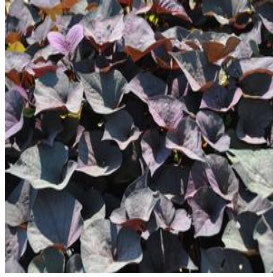

Capsicum annuum Black Olive
 Height: 18-20 in
 Spread: 12-15 in
 Zone: 9-11

Gleditsia triacanthos var. inermis Imperial
 Height: 30-40 ft
 Spread: 35-40 ft
 Zone: 3-8

Ipomoea batatas Desana Bronze
 Height: 10-15 in
 Spread: 24-30 in
 Zone: 10-11

Malus sargentii Tina
 Height: 2-4 ft
 Spread: 4-5 ft
 Zone: 4-8

Pennisetum setaceum Red Riding Hood
 Height: 18-30 in
 Spread: 12-24 in
 Zone: 10-11

Verbena bonariensis Meteor Shower®
 Height: 20-30 in
 Spread: 8-12 in
 Zone: 7-11