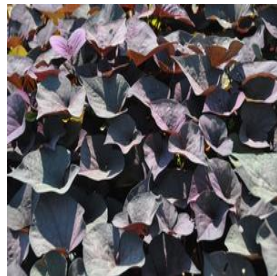

Buddleia davidii White Profusion
 Height: 5-10 ft
 Spread: 5-10 ft
 Zone: 5-10

Buddleia x Lo & Behold® Blue Chip
 Height: 2-3 ft
 Spread: 2-3 ft
 Zone: 5-9

Capsicum annuum Black Olive
 Height: 18-20 in
 Spread: 12-15 in
 Zone: 9-11

Eragrostis elliotti Wind Dancer
 Height: 2-3 ft
 Spread: 2-3 ft
 Zone: 6-9

Hemerocallis x Jolyene Nichole
 Height: 12-14 in
 Spread: 18-24 in
 Zone: 2-9

Hosta yingeri
 Height: 15-18 in
 Spread: 15-18 in
 Zone: 5-8

Ipomoea batatas Desana Bronze
 Height: 10-15 in
 Spread: 24-30 in
 Zone: 10-11

Iris germanica Fashion Magic
 Height: 34-36 in
 Spread: 12-24 in
 Zone: 3-9

Lagerstroemia indica x fauriei Hopi
 Height: 5-7 ft
 Spread: 5-10 ft
 Zone: 6-9