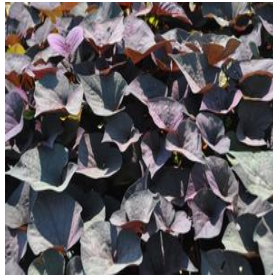

**Cornus alba Red Gnome®**  
 Height: 3-4 ft  
 Spread: 3-4 ft  
 Zone: 3-8

**Ilex glabra Shamrock**  
 Height: 4-5 ft  
 Spread: 4-5 ft  
 Zone: 4-9

**Ipomoea batatas Desana Bronze**  
 Height: 10-15 in  
 Spread: 24-30 in  
 Zone: 10-11

**Maackia amurensis**  
 Height: 20-30 ft  
 Spread: 20-30 ft  
 Zone: 4-7

**Paeonia lactiflora Coral Charm**  
 Height: 30-36 in  
 Spread: 24-36 in  
 Zone: 3-8

**Rhus copallina var. latifolia  
 Prairie Flame™**  
 Height: 4-6 ft  
 Spread: 6-10 ft  
 Zone: 4-9