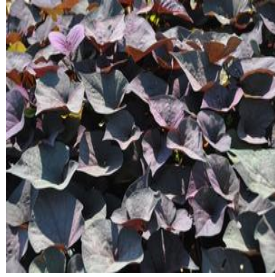

**Echinacea purpurea Elton  
Knight**  
Height: 18-24 in  
Spread: 18-24 in  
Zone: 4-8

**Ipomoea batatas Desana  
Bronze**  
Height: 10-15 in  
Spread: 24-30 in  
Zone: 10-11

**Magnolia stellata**  
Height: 10-20 ft  
Spread: 10-15 ft  
Zone: 4-8