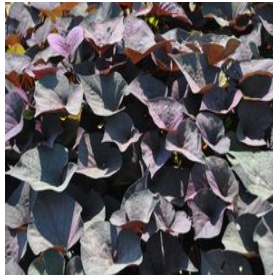

Cornus alba Red Gnome®
Height: 3-4 ft
Spread: 3-4 ft
Zone: 3-8

Ilex glabra Shamrock
Height: 4-5 ft
Spread: 4-5 ft
Zone: 4-9

**Ipomoea batatas Desana
Bronze**
Height: 10-15 in
Spread: 24-30 in
Zone: 10-11

Maackia amurensis
Height: 20-30 ft
Spread: 20-30 ft
Zone: 4-7

**Solenostemon
scutellarioides Main Street
Series**
Height: 18-30 in
Spread: 10-15 in
Zone: 9-11