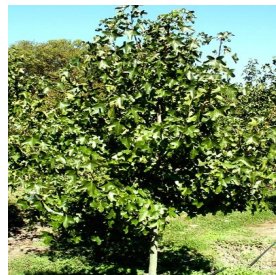

Buddleia x Lo & Behold®
Blue Chip
 Height: 2-3 ft
 Spread: 2-3 ft
 Zone: 5-9

Capsicum annuum Black Olive
 Height: 18-20 in
 Spread: 12-15 in
 Zone: 9-11

Celosia argentea var. plumosa Hi-Z
 Height: 24-46 in
 Spread: 18-26 in
 Zone: 10-11

Celosia argentea var. plumosa New Look
 Height: 10-24 in
 Spread: 8-10 in
 Zone: 10-11

Cercis canadensis
Appalachia Red
 Height: 15-25 ft
 Spread: 15-25 ft
 Zone: 4-9

Eragrostis elliotti Wind Dancer
 Height: 2-3 ft
 Spread: 2-3 ft
 Zone: 6-9

Hemerocallis x Bonanza
 Height: 26-36 in
 Spread: 24-36 in
 Zone: 2-9

Ilex glabra Shamrock
 Height: 4-5 ft
 Spread: 4-5 ft
 Zone: 4-9

Iris germanica Conjunction
 Height: 34-36 in
 Spread: 12-24 in
 Zone: 3-9

Lagerstroemia indica x fauriei Hopi
 Height: 5-7 ft
 Spread: 5-10 ft
 Zone: 6-9

Liquidambar styraciflua Rotundiloba
 Height: 60-70 ft
 Spread: 20-30 ft
 Zone: 6-9

Maackia amurensis
 Height: 20-30 ft
 Spread: 20-30 ft
 Zone: 4-7