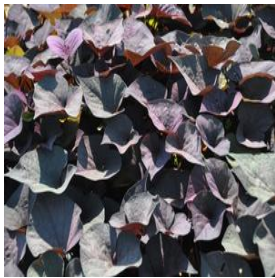

**Berberis x mentorensis**  
 Height: 4-5 ft  
 Spread: 5-7 ft  
 Zone: 5-8

**Betula populifolia**  
**Whitespire**  
 Height: 20-40 ft  
 Spread: 10-20 ft  
 Zone: 4-6

**Cornus alba Red Gnome®**  
 Height: 3-4 ft  
 Spread: 3-4 ft  
 Zone: 3-8

**Hemerocallis x Bonanza**  
 Height: 26-36 in  
 Spread: 24-36 in  
 Zone: 2-9

**Ilex glabra Shamrock**  
 Height: 4-5 ft  
 Spread: 4-5 ft  
 Zone: 4-9

**Ipomoea batatas Desana**  
**Bronze**  
 Height: 10-15 in  
 Spread: 24-30 in  
 Zone: 10-11