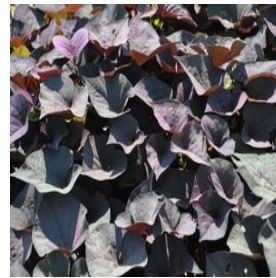

**Celosia argentea var. plumosa Hi-Z**

Height: 24-46 in  
Spread: 18-26 in  
Zone: 10-11

**Cornus florida Cloud 9**

Height: 15-30 ft  
Spread: 15-30 ft  
Zone: 5-9

**Echinacea purpurea Elton Knight**

Height: 18-24 in  
Spread: 18-24 in  
Zone: 4-8

**Ipomoea batatas Desana Bronze**

Height: 10-15 in  
Spread: 24-30 in  
Zone: 10-11

**Iris germanica Fashion Magic**

Height: 34-36 in  
Spread: 12-24 in  
Zone: 3-9

**Iris germanica High Chapparral**

Height: 34-36 in  
Spread: 12-24 in  
Zone: 3-9